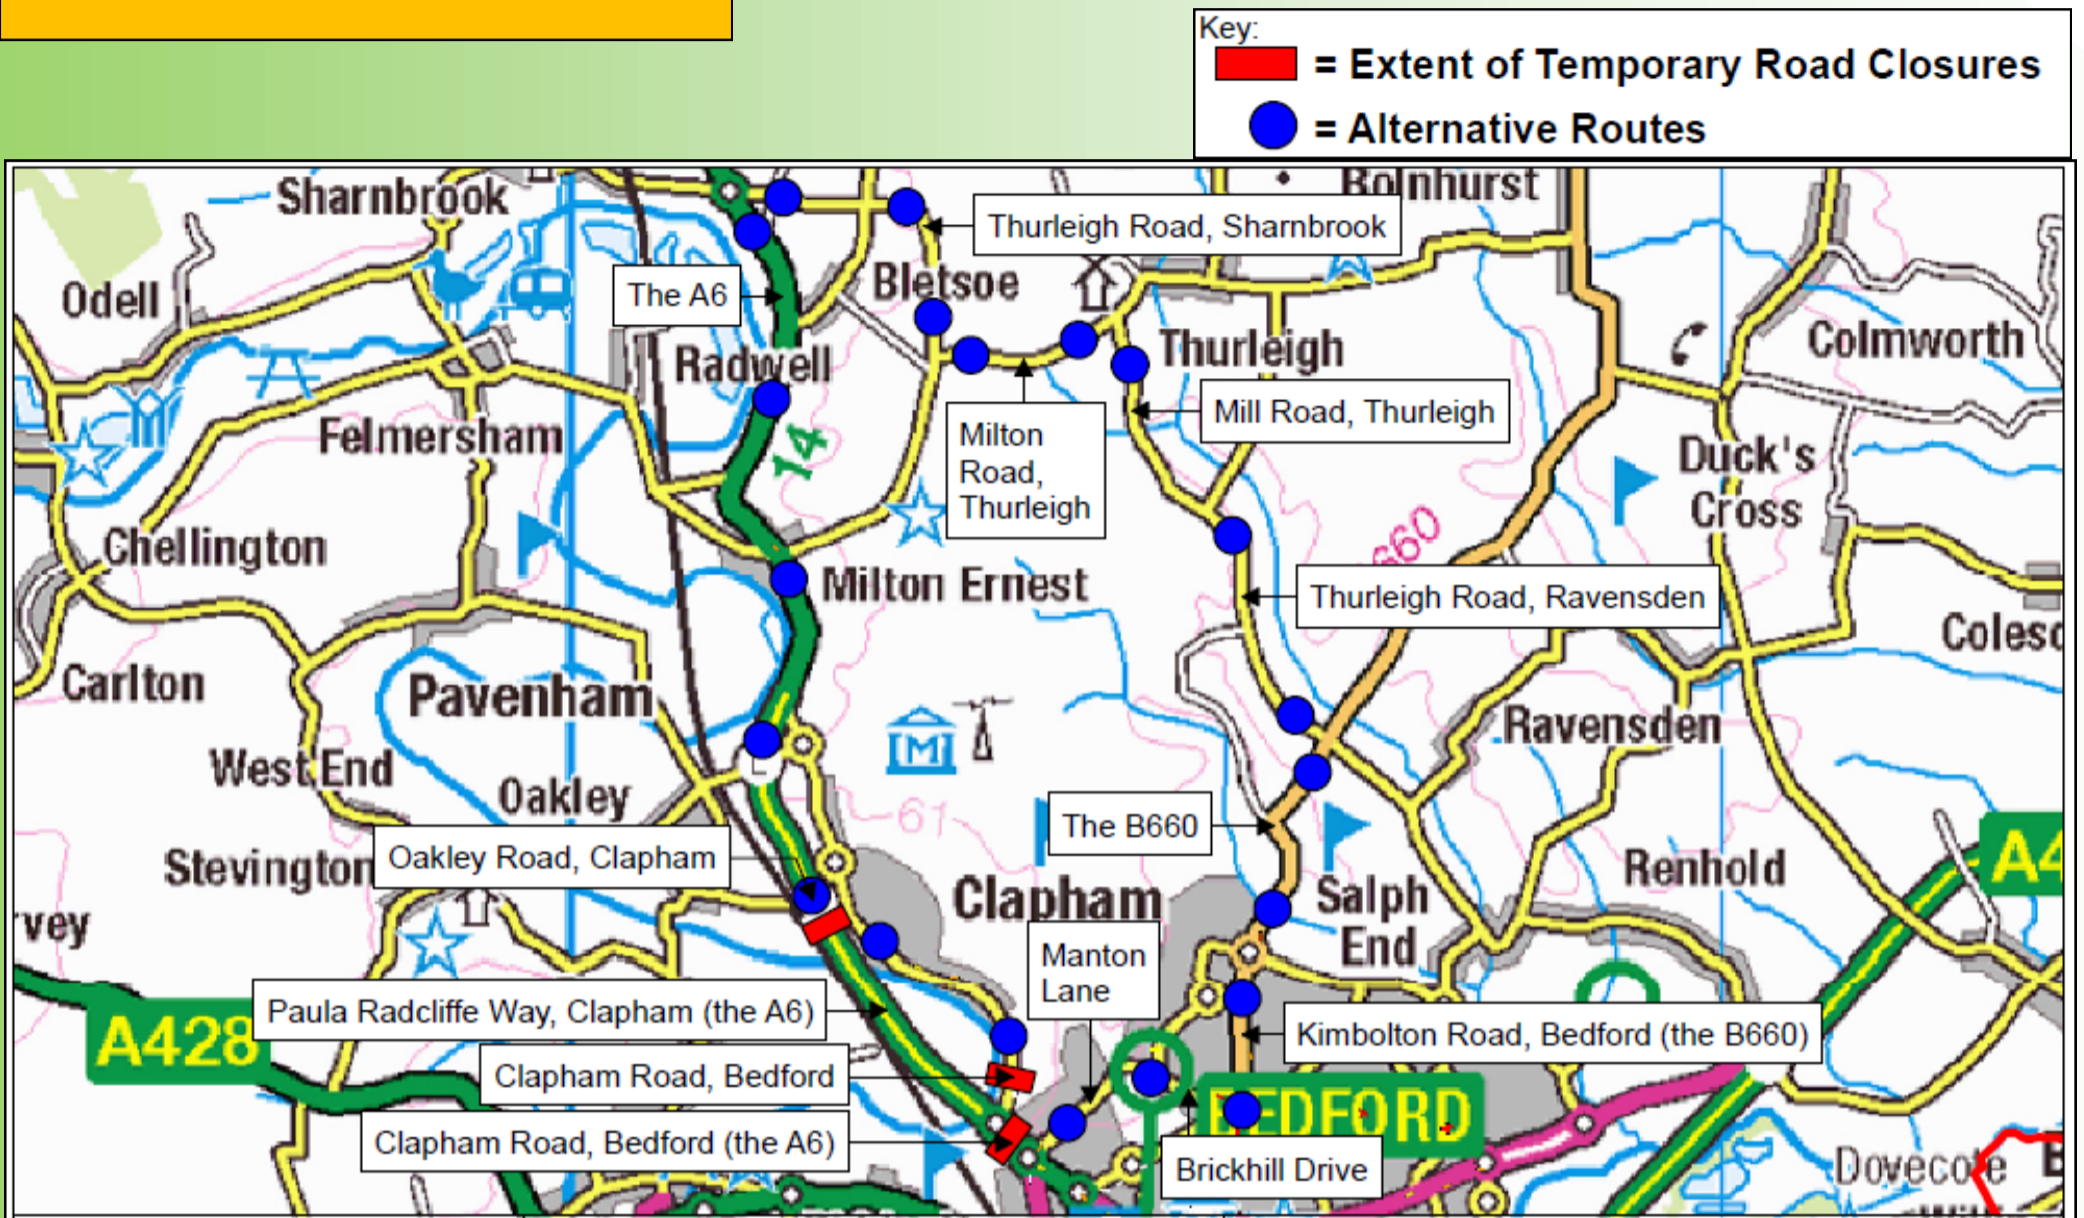

For how long?

3 weeks
Monday to Friday
8pm to 6am

A6 north

A6 south

Clapham Road

Sainsbury's

Road Closed

Road Closed

Road Closed

Sainsbury's Access

Sainsbury's is open until 10pm. Will I be able to access the Sainsbury's site when the closure is in effect, after 8pm?

Yes, access to Sainsbury's unaffected for shoppers using cars, during the closures, however you will have to exit in a slightly different way (see below)

Pedestrian and cycle routes will not be affected by the closure

HGV access will be closed from 8pm until the road reopens at 6am

Diversion Route

Traffic arrangement at Oakley Road junction A6